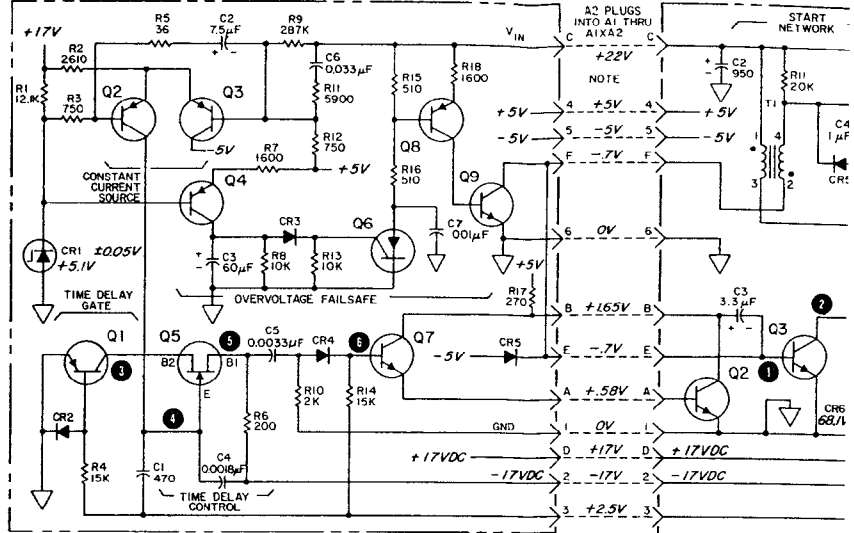

FREQUENCY AUTO TIMING

A2 POWER SUPPLY REGULATOR ASSEMBLY (105300-60003)

A3 POWER LINE MODULE (15060-1189)

BCD DIGITAL RECORDER INFO FOR HP MODEL 10533A INTERFACE CABLE ASSY

0011

A1A1 DISPLAY ASSEMBLY (05300-60002)

Figure 8-2
5300A Measuring System
A1, A1A1, A2, A3