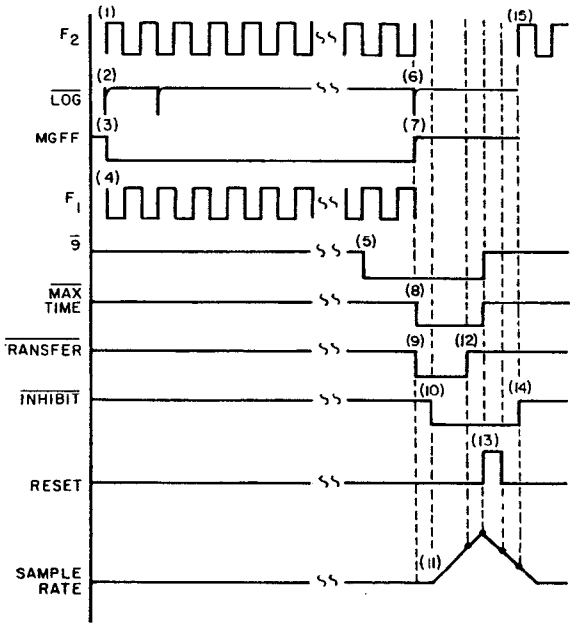

FREQUENCY AUTO TIMING

A2 POWER SUPPLY REGULATOR ASSEMBLY (105300-60003)

A3 POWER LINE MODULE (15060-1189)

BCD DIGITAL RECORDER INFO FOR HP MODEL 10533A INTERFACE CABLE ASSY

0011

A1A1 DISPLAY ASSEMBLY (05300-60002)

Figure 8-2
5300A Measuring System
A1, A1A1, A2, A3